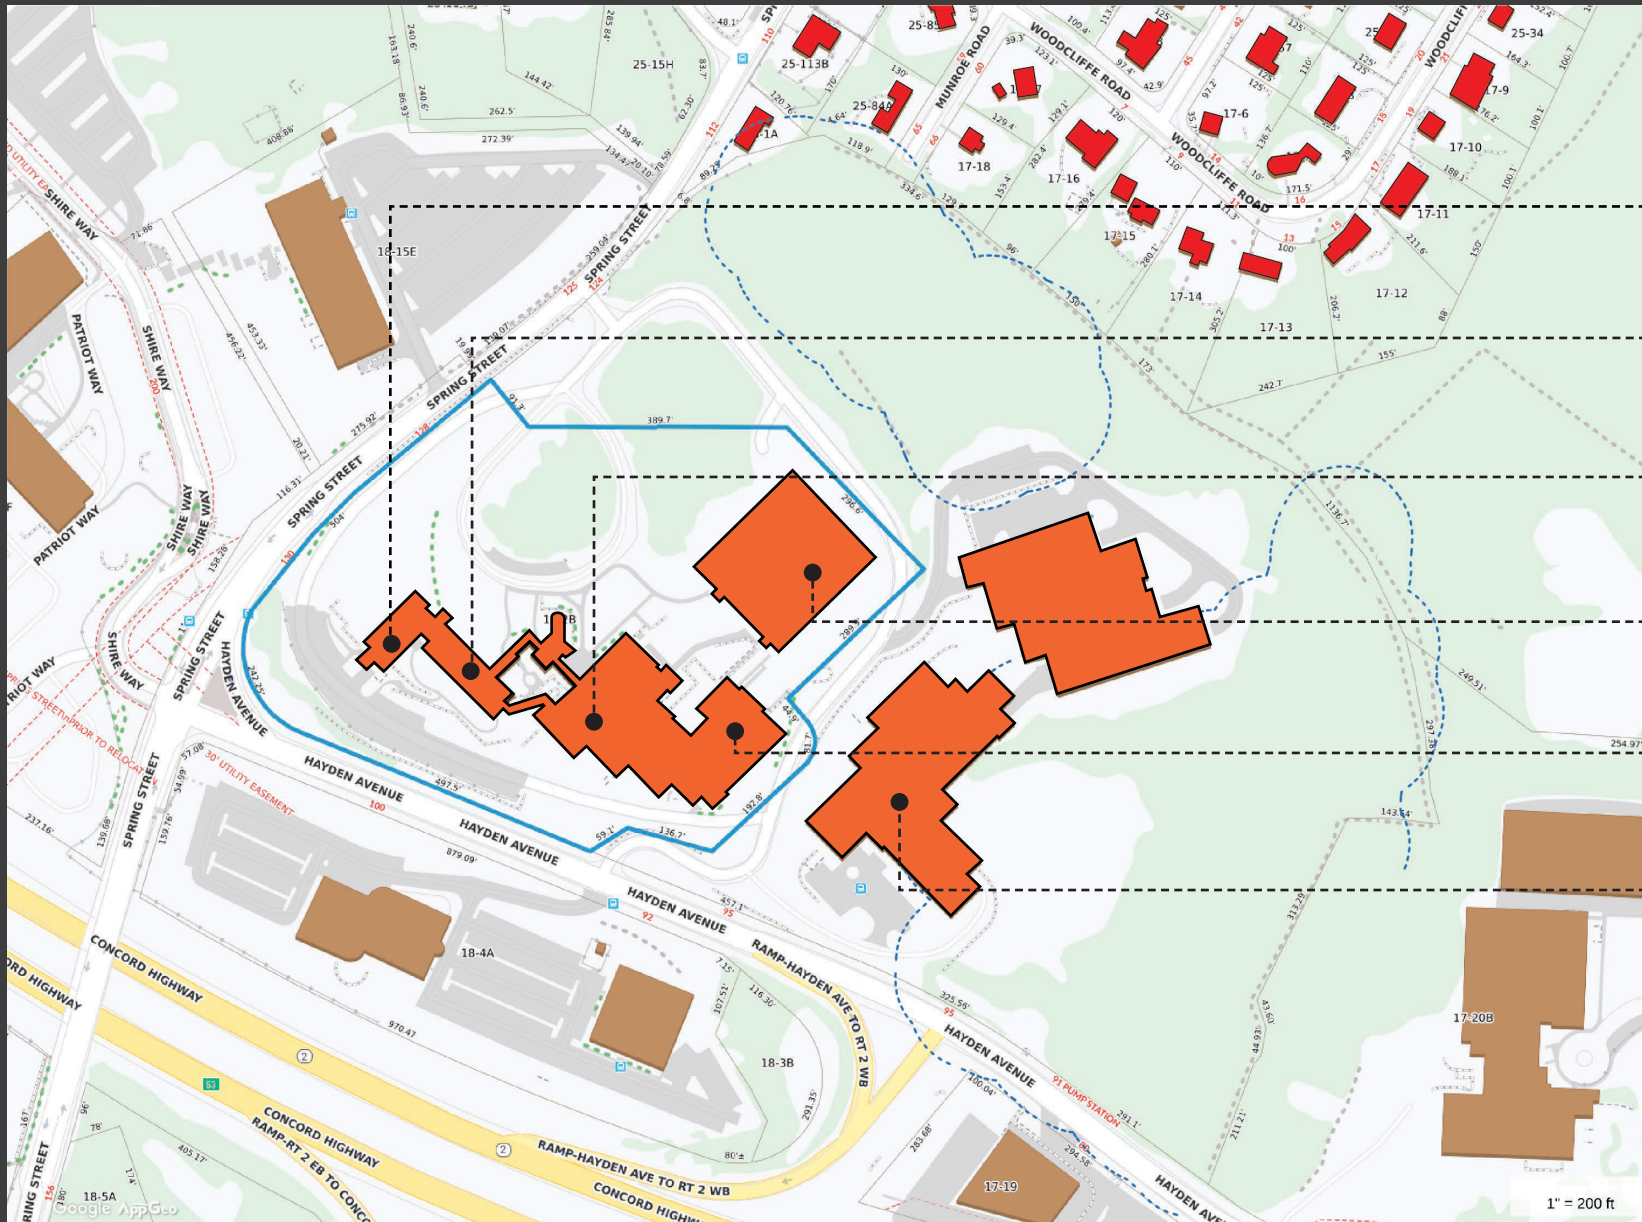

Ledgemont Technology Center Campus

- **A** BUILDING A
- **B** BUILDING B
- **C** BUILDING C
- **E** BUILDING E
  99 PARKING
- **D** BUILDING D
- **95** 95 HAYDEN AVE